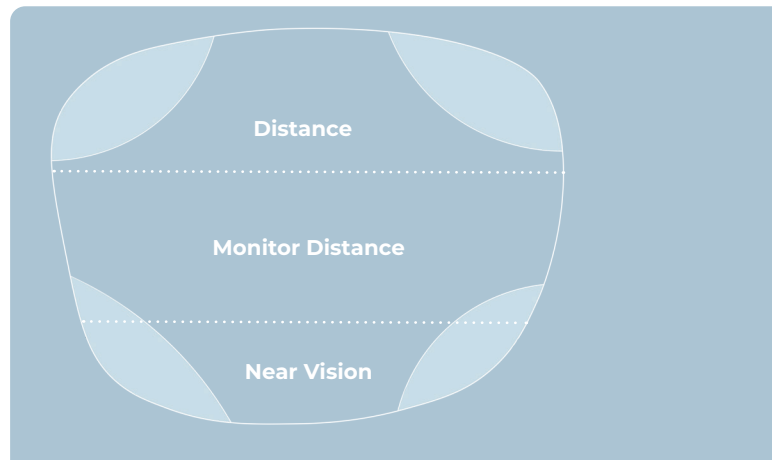

**Computer lenses and room usage no longer exclude each other.**

## Example: 4 Easy Office Unlimited, Addition: 1.50 dpt.

- The near portion is designed so that the usual desk distances can still be seen stably in the periphery.
- The monitor distance above (partly using the residual accommodation) is perceived as extremely wide and without restriction, even with large or multiple monitors.
- Above the distance centering point the design gradually transitions towards the frame edge to 0.25 dpt.

A customer with an **addition of  $\leq 2.00$  dpt.** will always be satisfied with **4 Easy Office Unlimited.**

For a customer with an **addition of  $\geq 2.25$  dpt.** **4 Easy Office PC** is the better choice. Naturally the distance vision area is also included in the upper part of the lens.